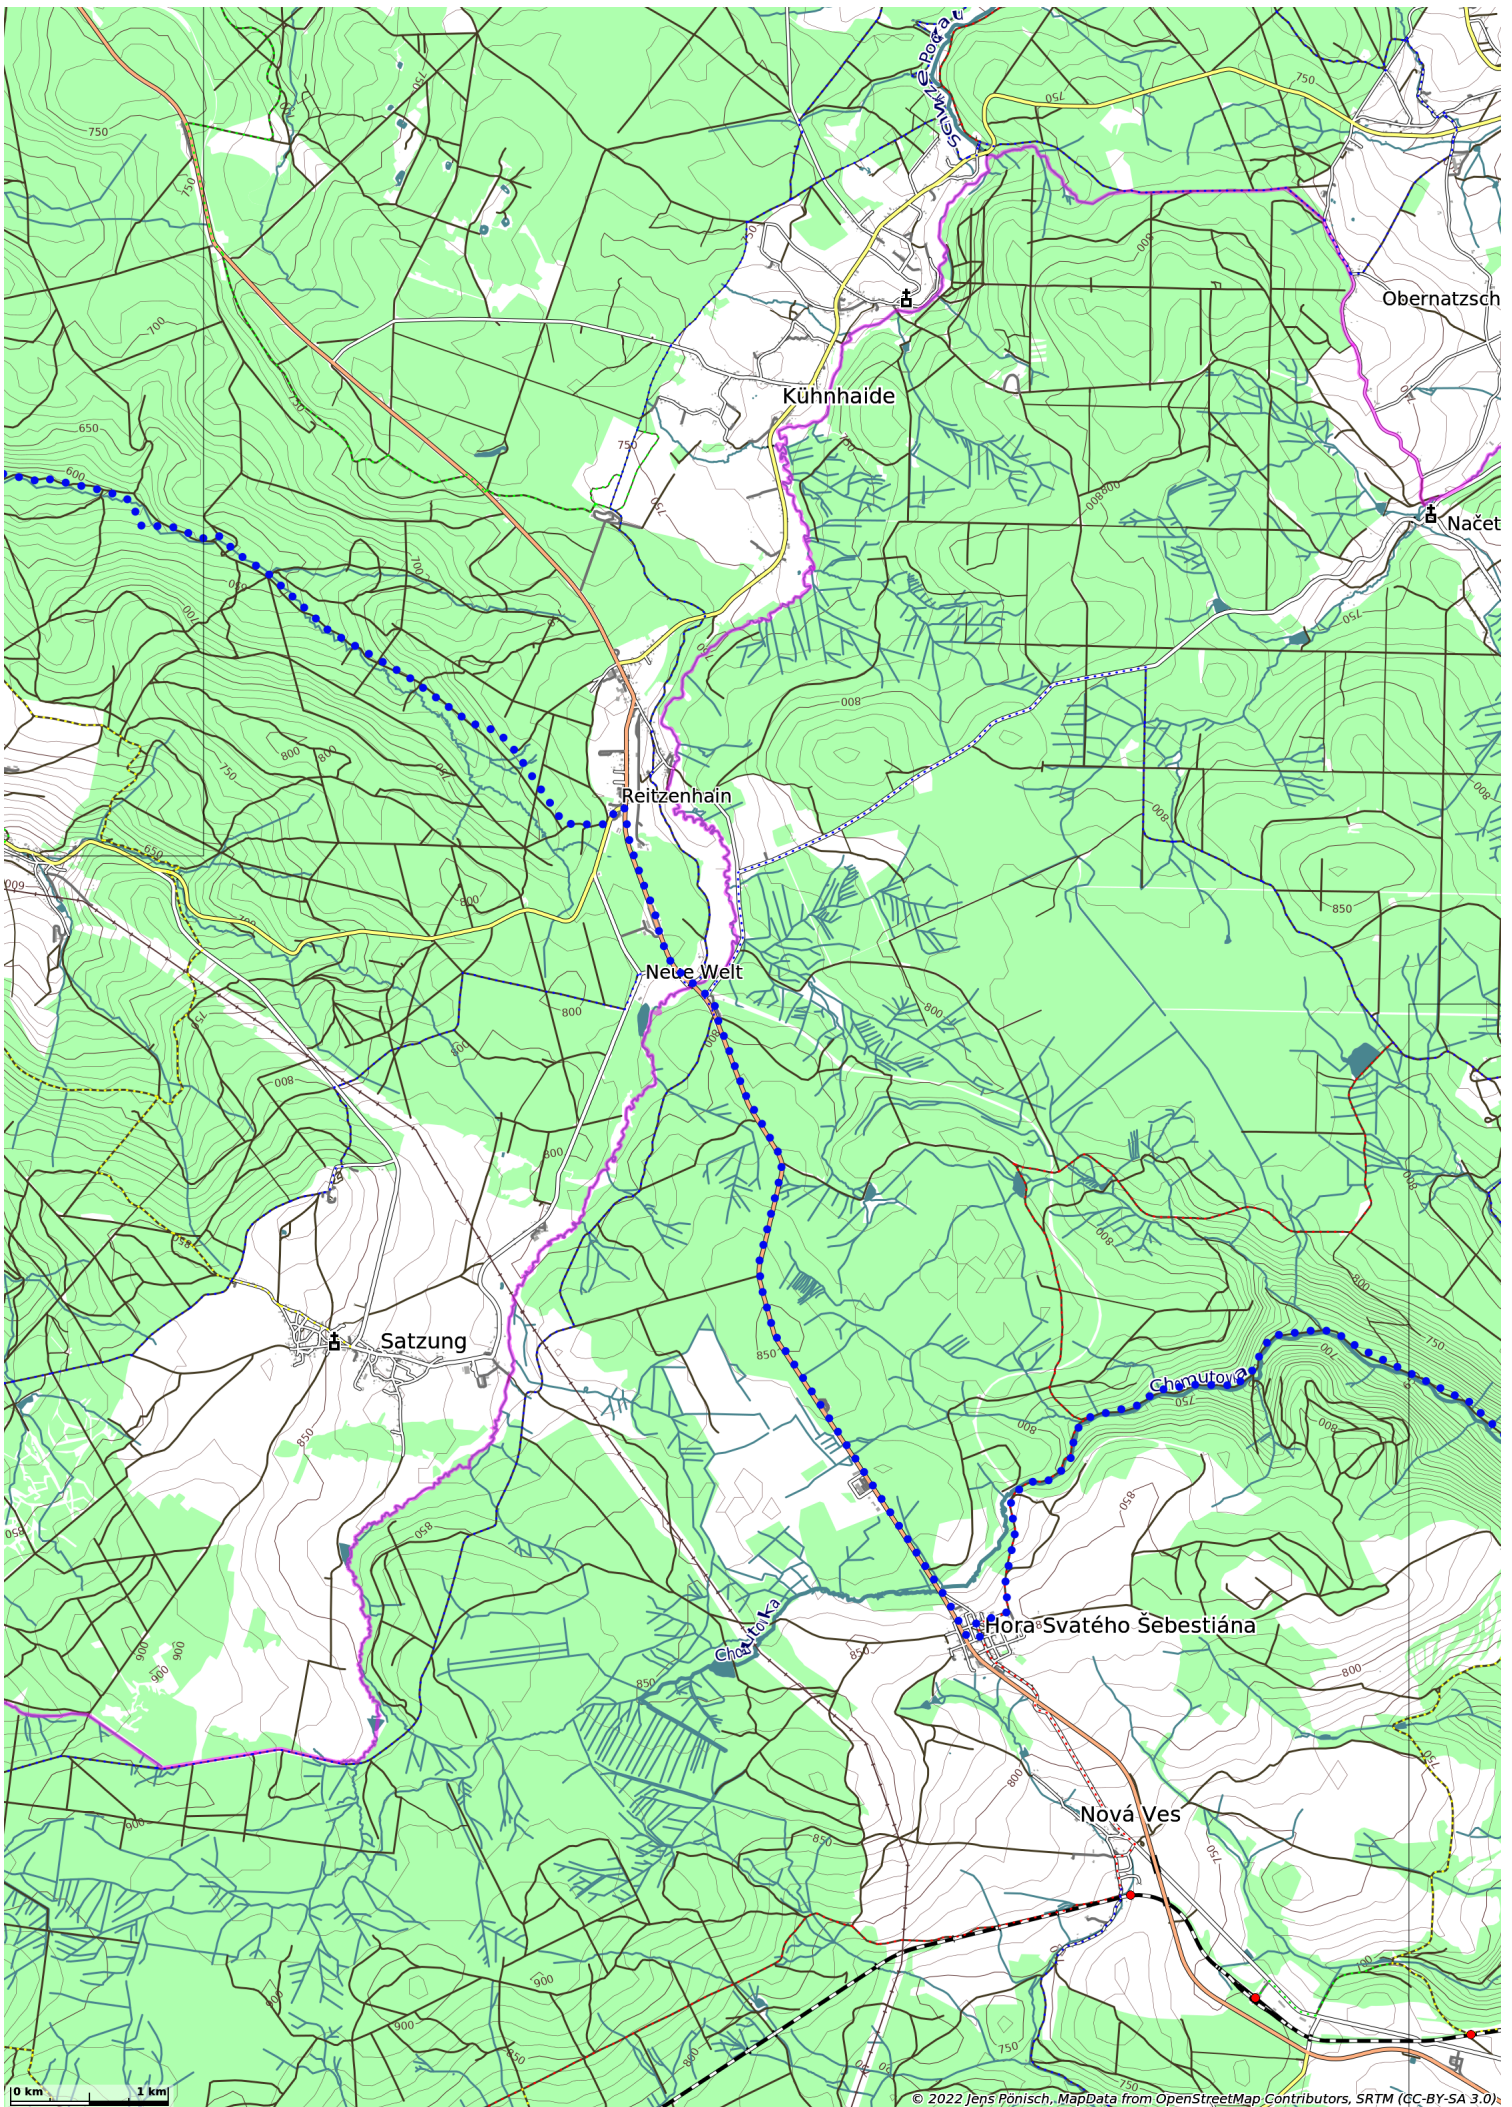

# Cranzahl-Hasištejn-Chomutov-Wolkenstein (90 km)

0 km 1 km

© 2022 Jeps Pörisch, MapData from OpenStreetMap Contributors, SRTM (CC-BY-SA 3.0)