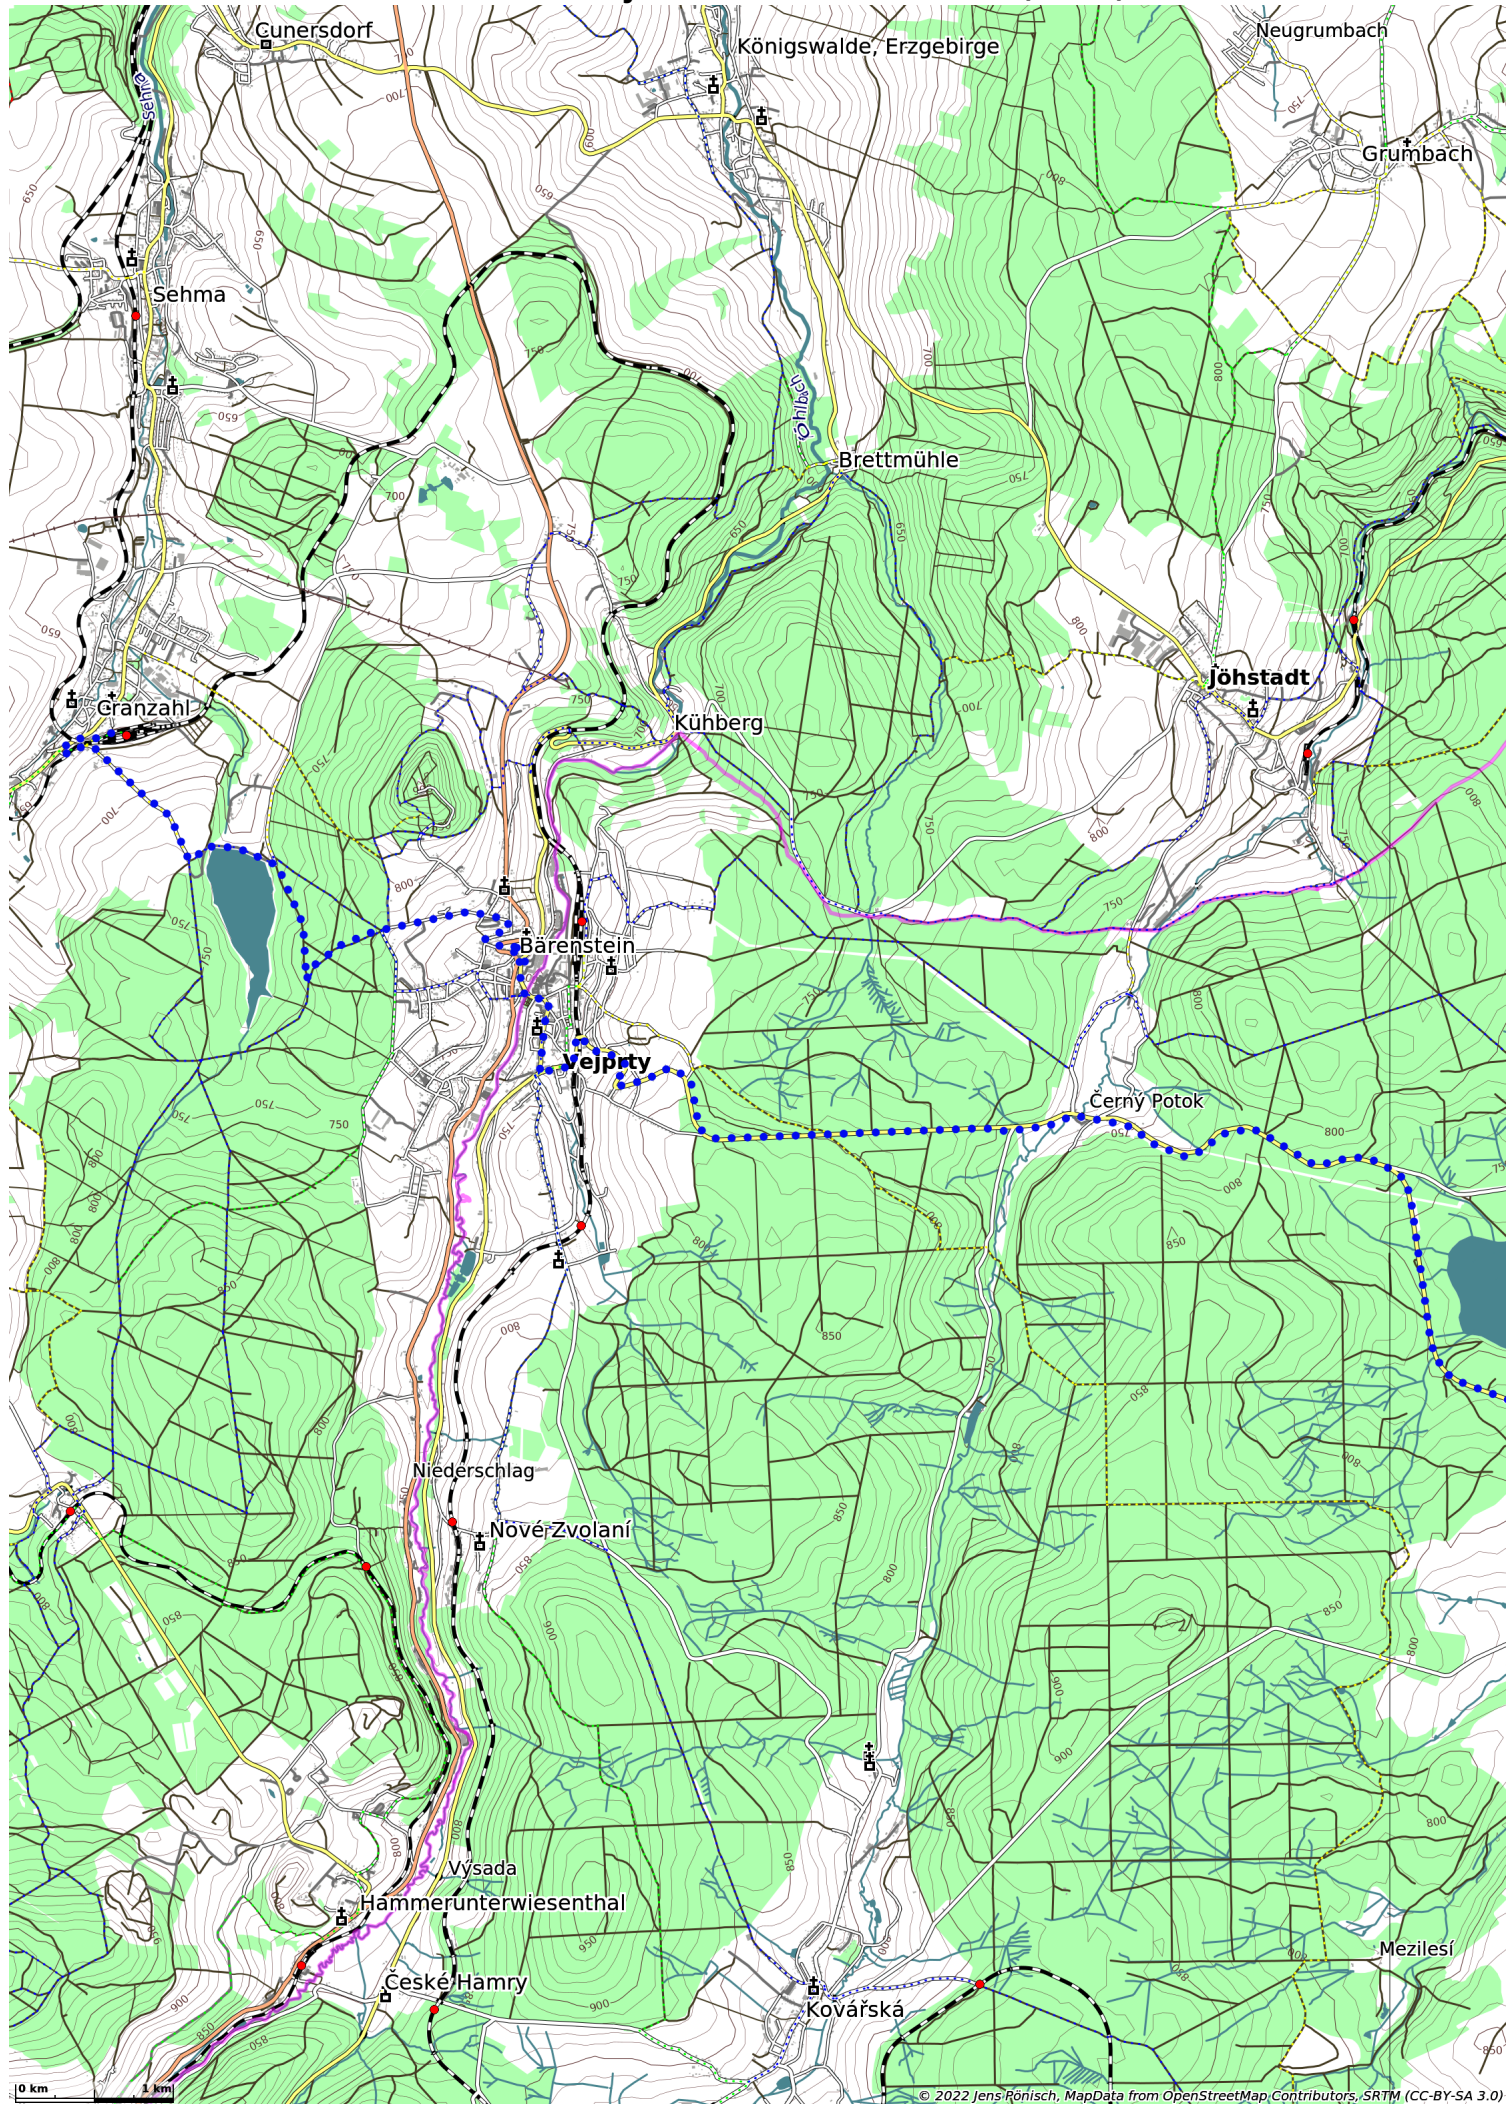

# Cranzahl-Hasištejn-Chomutov-Wolkenstein (90 km)

0 km 1 km

© 2022 Jeps Pörisch, MapData from OpenStreetMap Contributors, SRTM (CC-BY-SA 3.0)