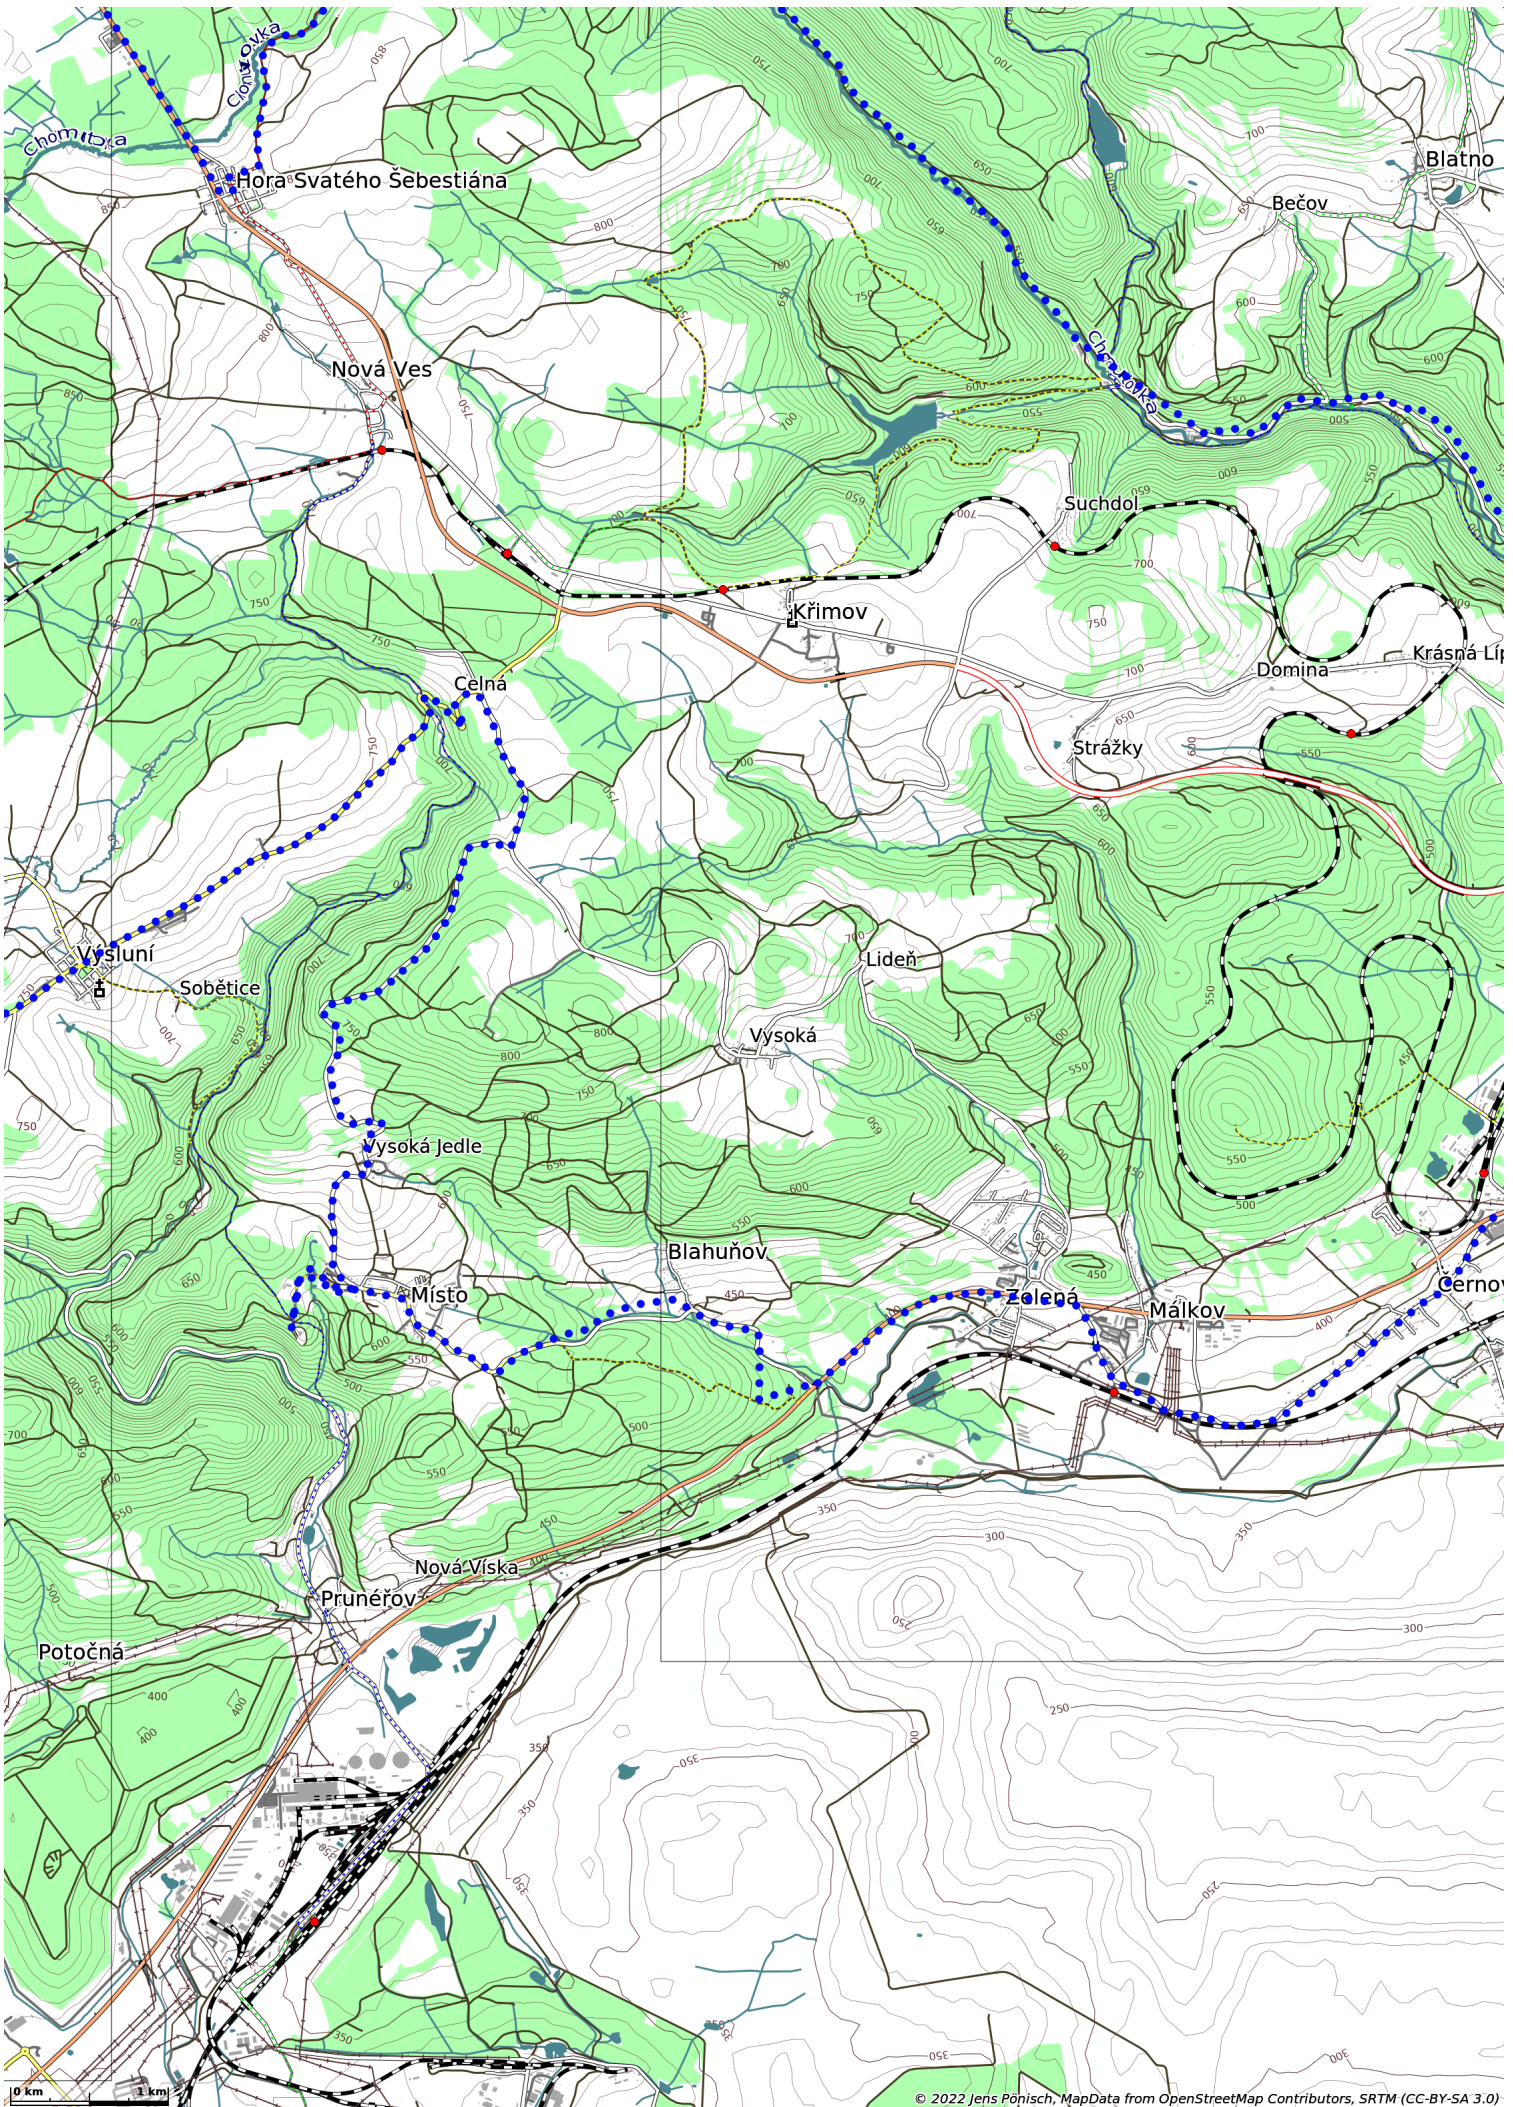

# Cranzahl-Hasištejn-Chomutov-Wolkenstein (90 km)

0 km 1 km

© 2022 Jeps Pörisch, MapData from OpenStreetMap Contributors, SRTM (CC-BY-SA 3.0)