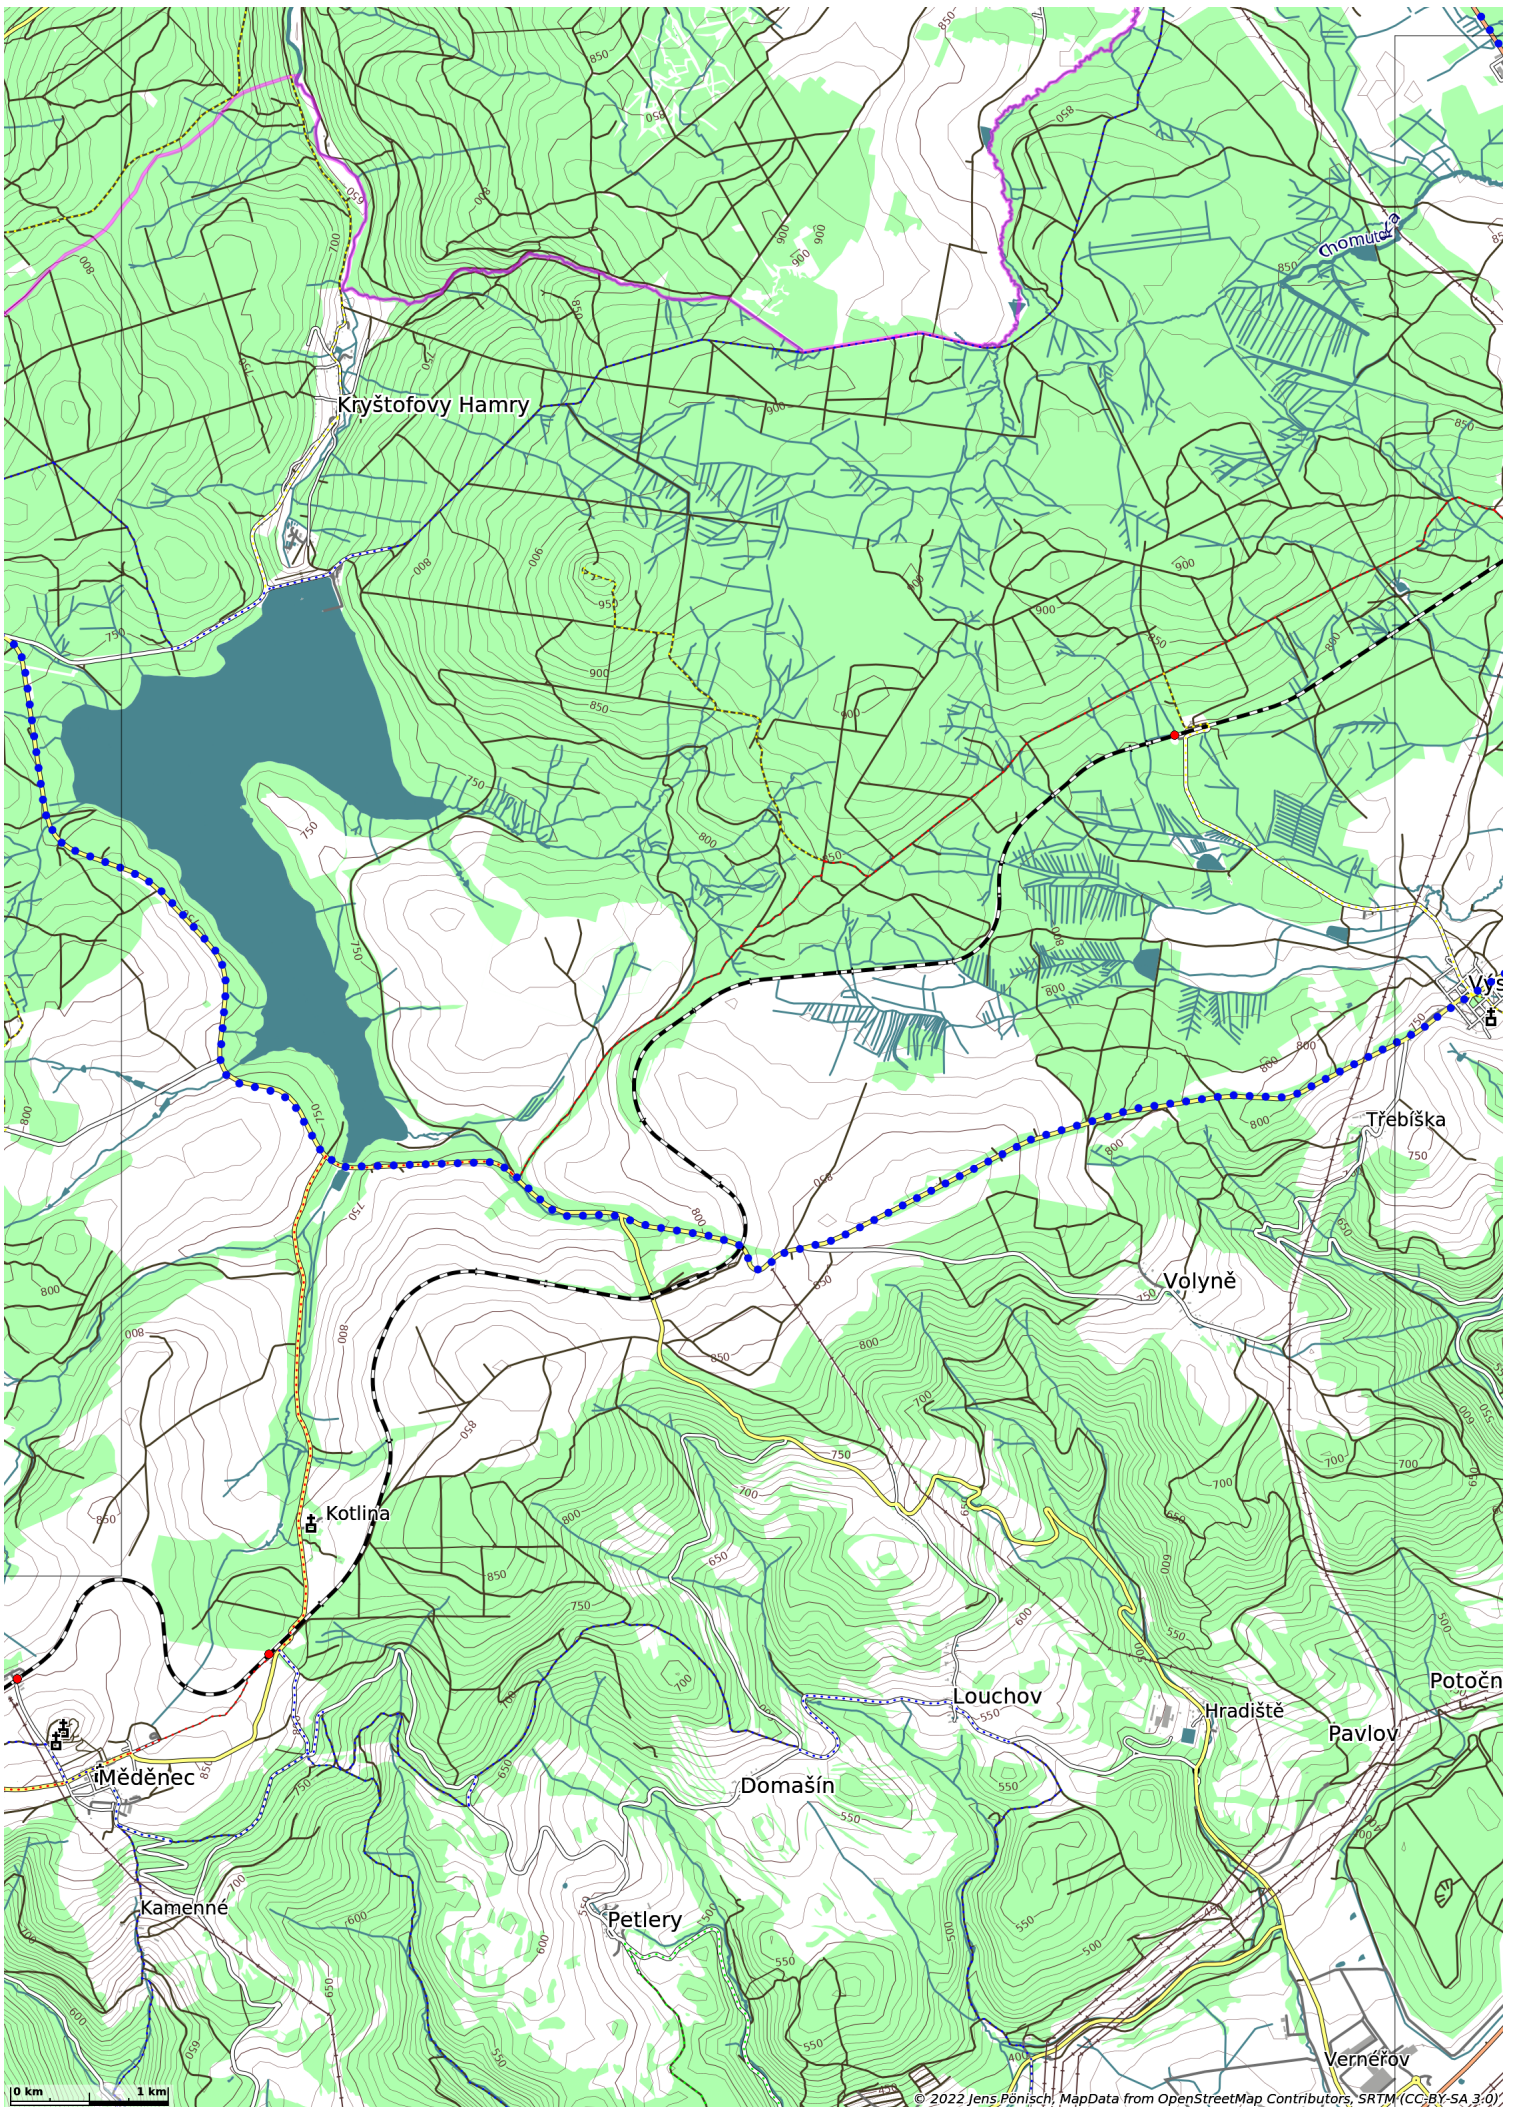

# Cranzahl-Hasištejn-Chomutov-Wolkenstein (90 km)

0 km 1 km

© 2022 Jeps Pörisch, MapData from OpenStreetMap Contributors, SRTM (CC-BY-SA 3.0)